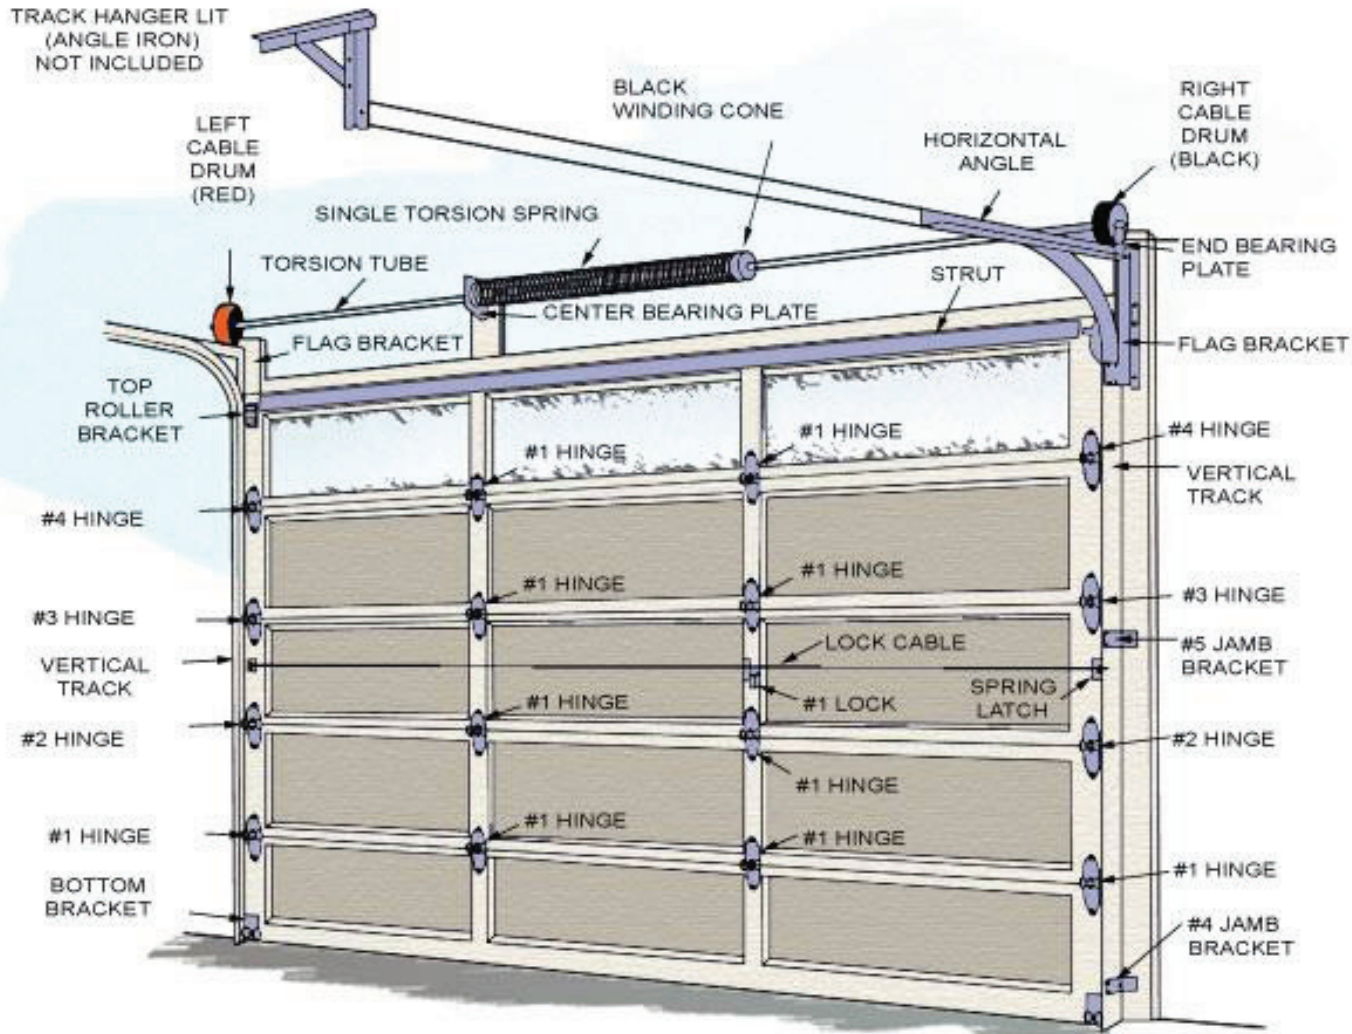

CARRIAGE OVERLAY

Fashionable and functional garage door. Modern strength of steel and a warm authentic look with low maintenance and high durability.

WOOD - OVERLAY

When genuine wood is desired, our overlay doors are handcrafted to combine an insulated steel base with a wood exterior.

Colors, Installation Options & Window Inserts

WHITE ALMOND SANDSTONE BROWN
*CUSTOM COLORS AVAILABLE UPON REQUEST

HOLLOW R0 VINYL BACK R7.65 POLYSTYRENE R9.65 POLYURETHANE R17.19

Garage Door System

A+ BBB RATING
FAMILY OWNED
LOCAL COMPANY