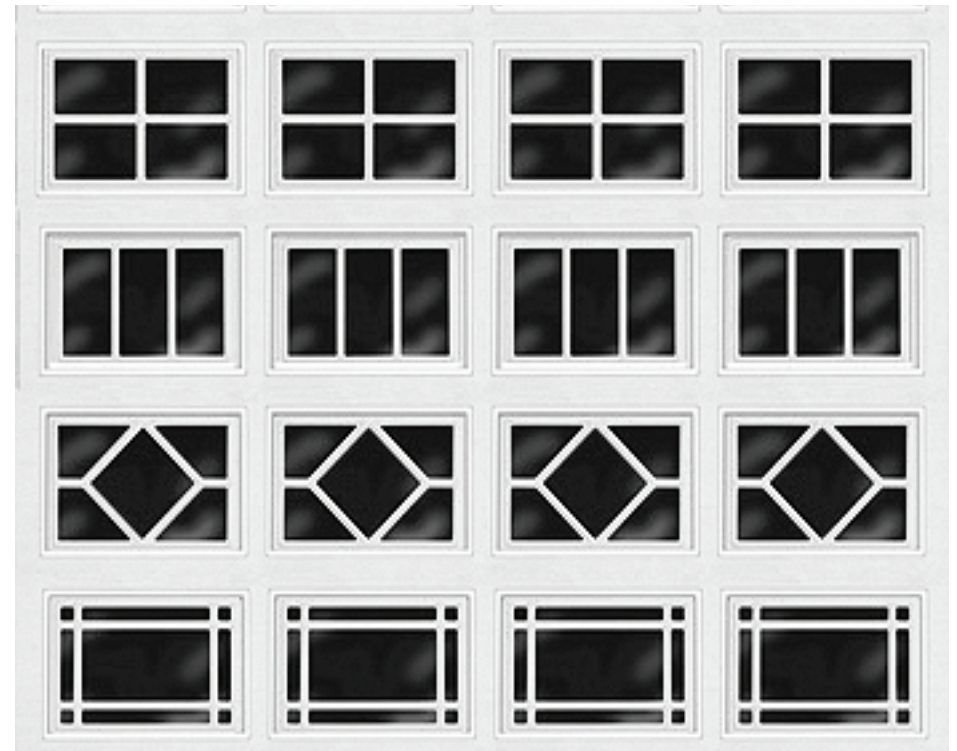

Colors, Installation Options & Window Inserts