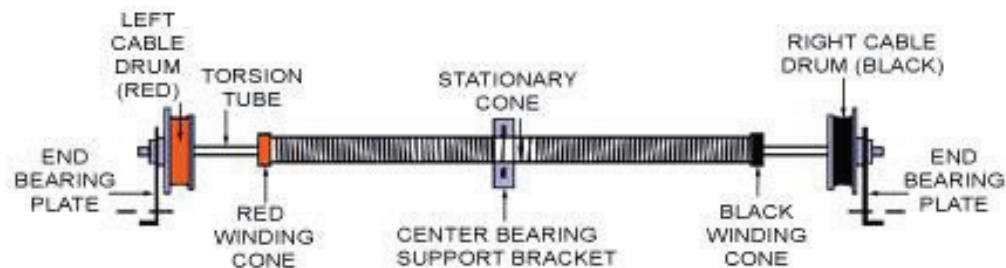

Colors, Installation Options & Window Inserts

WHITE ALMOND SANDSTONE BROWN
*CUSTOM COLORS AVAILABLE UPON REQUEST

HOLLOW R0 VINYL BACK R7.65 POLYSTYRENE R9.65 POLYURETHANE R17.19

Garage Door System

A+ BBB RATING
FAMILY OWNED
LOCAL COMPANY